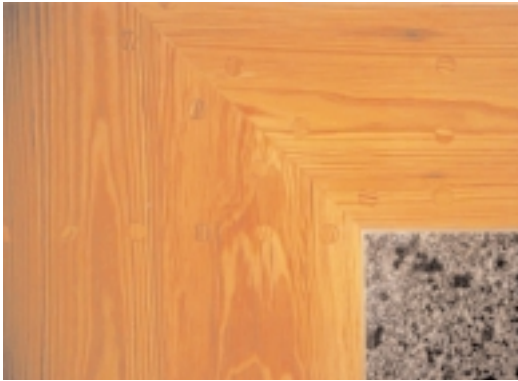

Beauty... Beyond a Lifetime

The little extras:

GOODWIN

Heart Pine Company

Fun Accessories for Your Wood Floors

1 Feet for Your furniture!

Self stick or tap on pads on your furniture are your #1 best protection. Change them periodically on chairs that are moved often.

Ask your local floor store for E.Z. Glides or Safeglides, or you can order from Wood Craft Wood Floors (www.woodcraftwoodfloors.com) at 800.200.1201

Wood Plugs or Cut Nails!

For an authentic restoration, Goodwin makes wood plugs in various sizes to match your floor. For nails, call Tremont at 800.842.0560 (www.tremontnail.com)