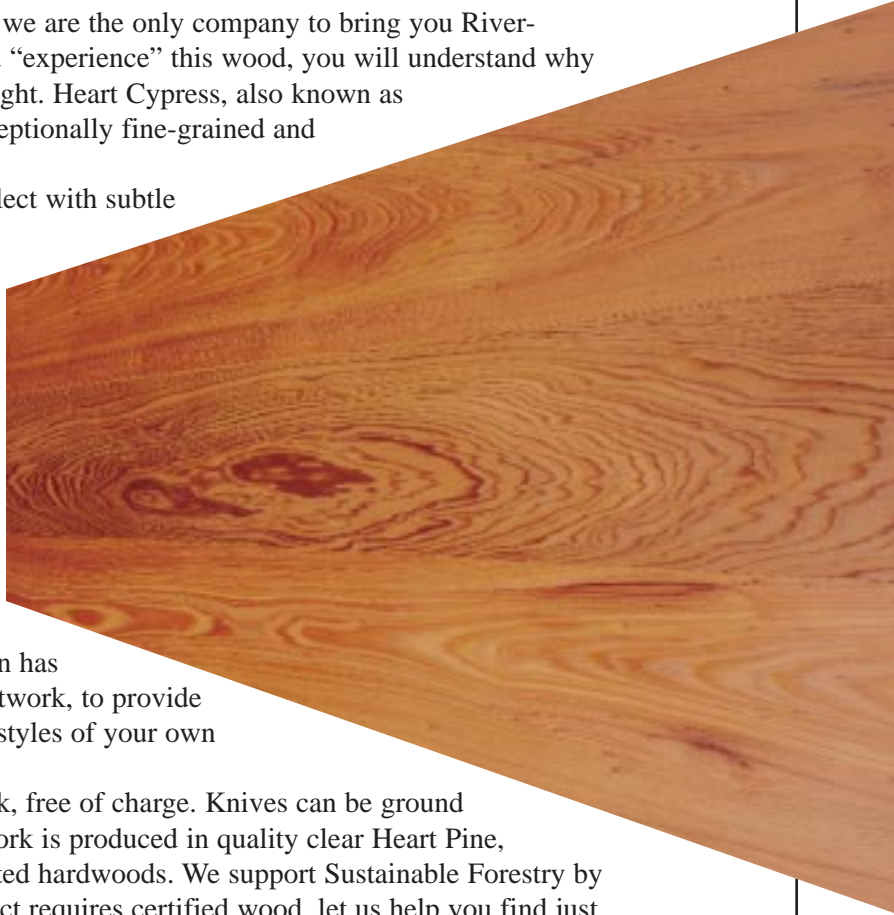

It comes in at least two different grain patterns: Select with subtle swirls; or Vertical with a straight grain. We often can provide more unusual grains and textures such as Birdseye Heart Cypress or Pecky Heart Cypress.

Heart Cypress is perfect for just about any building need you may have . . . windows, doors, cabinets, furniture, flooring, even exterior siding. Come visit our showroom and see for yourself!

Fine architectural millwork is like a frame that outlines a work of art...

Mouldings today are often plain wood strips to hide the gaps, compared to the timeless designs of architectural millwork from the last century. Goodwin has searched out and captured the romance of this lost artwork, to provide you with classic wood mouldings — or elegant new styles of your own design.

All of our mouldings come with sand-free millwork, free of charge. Knives can be ground on-site to make the pattern of your choice and millwork is produced in quality clear Heart Pine, Heart Cypress and a host of other sustainably harvested hardwoods. We support Sustainable Forestry by offering you Certified Timber Products. If your project requires certified wood, let us help you find just the right choice.

Above: Heart Cypress window trim is the consummate companion for Heart Pine floors.

Middle: Millwork like ours requires skill, precision tools, and a passion for wood.

Far Left: Fine furniture in fine antique woods can create your family heirloom.

**Call us today to order or for more information:
(800) 336-3118**

River-Recovered Heart Pine Specialists™

(352) 466-0339 • FAX (352) 466-0608
<http://www.heartpine.com/> • goodwin@heartpine.com