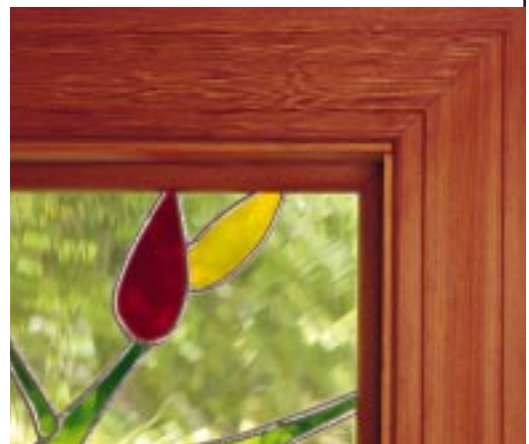

It comes in at least two different grain patterns: Select with subtle swirls; or Vertical with a straight grain. We often can provide more unusual grains and textures such as Birdseye Heart Cypress or Pecky Heart Cypress.

Heart Cypress is perfect for just about any building need you may have . . . windows, doors, cabinets, furniture, flooring, even exterior siding. Come visit our showroom and see for yourself!

Fine architectural millwork is like a frame that outlines a work of art...

Mouldings today are often plain wood strips to hide the gaps, compared to the timeless designs of architectural millwork from the last century. Goodwin has searched out and captured the romance of this lost artwork, to provide you with classic wood mouldings — or elegant new styles of your own design.

All of our mouldings come with sand-free millwork, free of charge. Knives can be ground on-site to make the pattern of your choice and millwork is produced in quality clear Heart Pine, Heart Cypress and a host of other sustainably harvested hardwoods. We support Sustainable Forestry by offering you Certified Timber Products. If your project requires certified wood, let us help you find just the right choice.

Above: Heart Cypress window trim is the consummate companion for Heart Pine floors.

**Call us today to order or for more information:
(800) 336-3118**

River-Recovered Heart Pine Specialists™

(352) 466-0339 • FAX (352) 466-0608
<http://www.heartpine.com/> • goodwin@heartpine.com